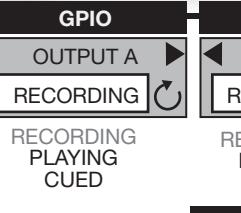

Flowchart concept XL Films, Ltd.

* Gray text and text inside menu boxes indicate camera default settings

| NEW PROJECT | | NEW PROJECT | | NEW PROJECT | | NEW PROJECT | |
|-------------|-----------|-------------|-----|-------------|-----------|-------------|-----|
| RESOLUTION | TIME BASE | QUALITY | MAX | RESOLUTION | TIME BASE | QUALITY | MAX |
| 4K 2:1 | 23.98 | REDCODE 36 | ✓ | 2K 2:1 | 23.98 fps | REDCODE 28 | |
| 2K 16:9 | 24.00 fps | REDCODE 36 | | 2K 16:9 | 24.00 fps | | |
| 2K ANA | 25.00 fps | | | 2K ANA | 25.00 fps | | |
| 3K 2:1 | 29.97 fps | | | 3K 2:1 | 29.97 fps | | |
| 3K 16:9 | 50.00 fps | | | 3K 16:9 | 50.00 fps | | |
| | 59.94 fps | | | | 59.94 fps | | |

SYSTEM MENU BUTTON

REFER TO SYSTEM MENU MAP 1 OF 3

REFER TO SYSTEM MENU MAP 3 OF 3

REFER TO SYSTEM MENU MAP 3 OF 3

✓ = DEGREES 1/SEC

✓ = FEET METERS

✓ = RECORD, MAGNIFY, AUTO WB, COLOR, VIEW RAW, METER, RAMP, ZEBRA 1, ZEBRA 2, + VOLUME 1, - VOLUME 1, + VOLUME 2, - VOLUME 2, + ISO, - ISO, + SHUTTER, - SHUTTER

RED ONE™ SYSTEM MENU MAP 2 OF 3
BUILD 20.1.3

* Gray text and text inside menu boxes indicate camera default settings

Flowchart concept XL Films, Ltd.

RED ONE™
SYSTEM MENU MAP
BUILD 20.1.3
3 OF 3

Flowchart concept XL Films, Ltd.