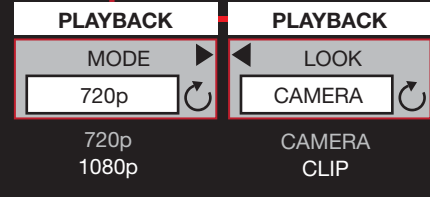

Flowchart concept XL Films, Ltd.

* Gray text and text inside menu boxes indicate camera default settings

| NEW PROJECT | | NEW PROJECT | | NEW PROJECT | | NEW PROJECT | |
|-------------|-----------|-------------|-----|-------------|-----------|-------------|-----|
| RESOLUTION | TIME BASE | QUALITY | MAX | RESOLUTION | TIME BASE | QUALITY | MAX |
| 4K 2:1 | 23.98 | REDCODE 36 | ✓ | 2K 2:1 | 23.98 fps | REDCODE 28 | |
| 2K 16:9 | 24.00 fps | REDCODE 36 | | 2K 16:9 | 24.00 fps | | |
| 2K ANA | 25.00 fps | | | 2K ANA | 25.00 fps | | |
| 3K 2:1 | 29.97 fps | | | 3K 2:1 | 29.97 fps | | |
| 3K 16:9 | 50.00 fps | | | 3K 16:9 | 50.00 fps | | |
| | 59.94 fps | | | | 59.94 fps | | |

SYSTEM MENU BUTTON

REFER TO SYSTEM MENU MAP 1 OF 3

REFER TO SYSTEM MENU MAP 3 OF 3

REFER TO SYSTEM MENU MAP 3 OF 3

✓ = DEGREES 1/SEC

✓ = FEET METERS

✓ = RECORD, MAGNIFY, AUTO WB, COLOR, VIEW RAW, METER, RAMP, ZEBRA 1, ZEBRA 2, + VOLUME 1, - VOLUME 1, + VOLUME 2, - VOLUME 2, + ISO, - ISO, + SHUTTER, - SHUTTER