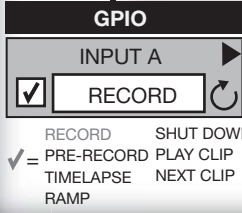

SYSTEM MENU BUTTON

REFER TO SYSTEM MENU MAP 1 OF 3

REFER TO SYSTEM MENU MAP 3 OF 3

REFER TO SYSTEM MENU MAP 3 OF 3

✓ = DEGREES 1/SEC

✓ = FEET METERS

✓ = RECORD, MAGNIFY, AUTO WB, COLOR, VIEW RAW, METER, RAMP, ZEBRA 1, ZEBRA 2, + VOLUME 1, - VOLUME 1, + VOLUME 2, - VOLUME 2, + ISO, - ISO, + SHUTTER, - SHUTTER

RED ONE™ SYSTEM MENU MAP 2 OF 3
BUILD 20.1.3

* Gray text and text inside menu boxes indicate camera default settings

Flowchart concept XL Films, Ltd.

RED ONE™
SYSTEM MENU MAP
BUILD 20.1.3
3 OF 3

Flowchart concept XL Films, Ltd.