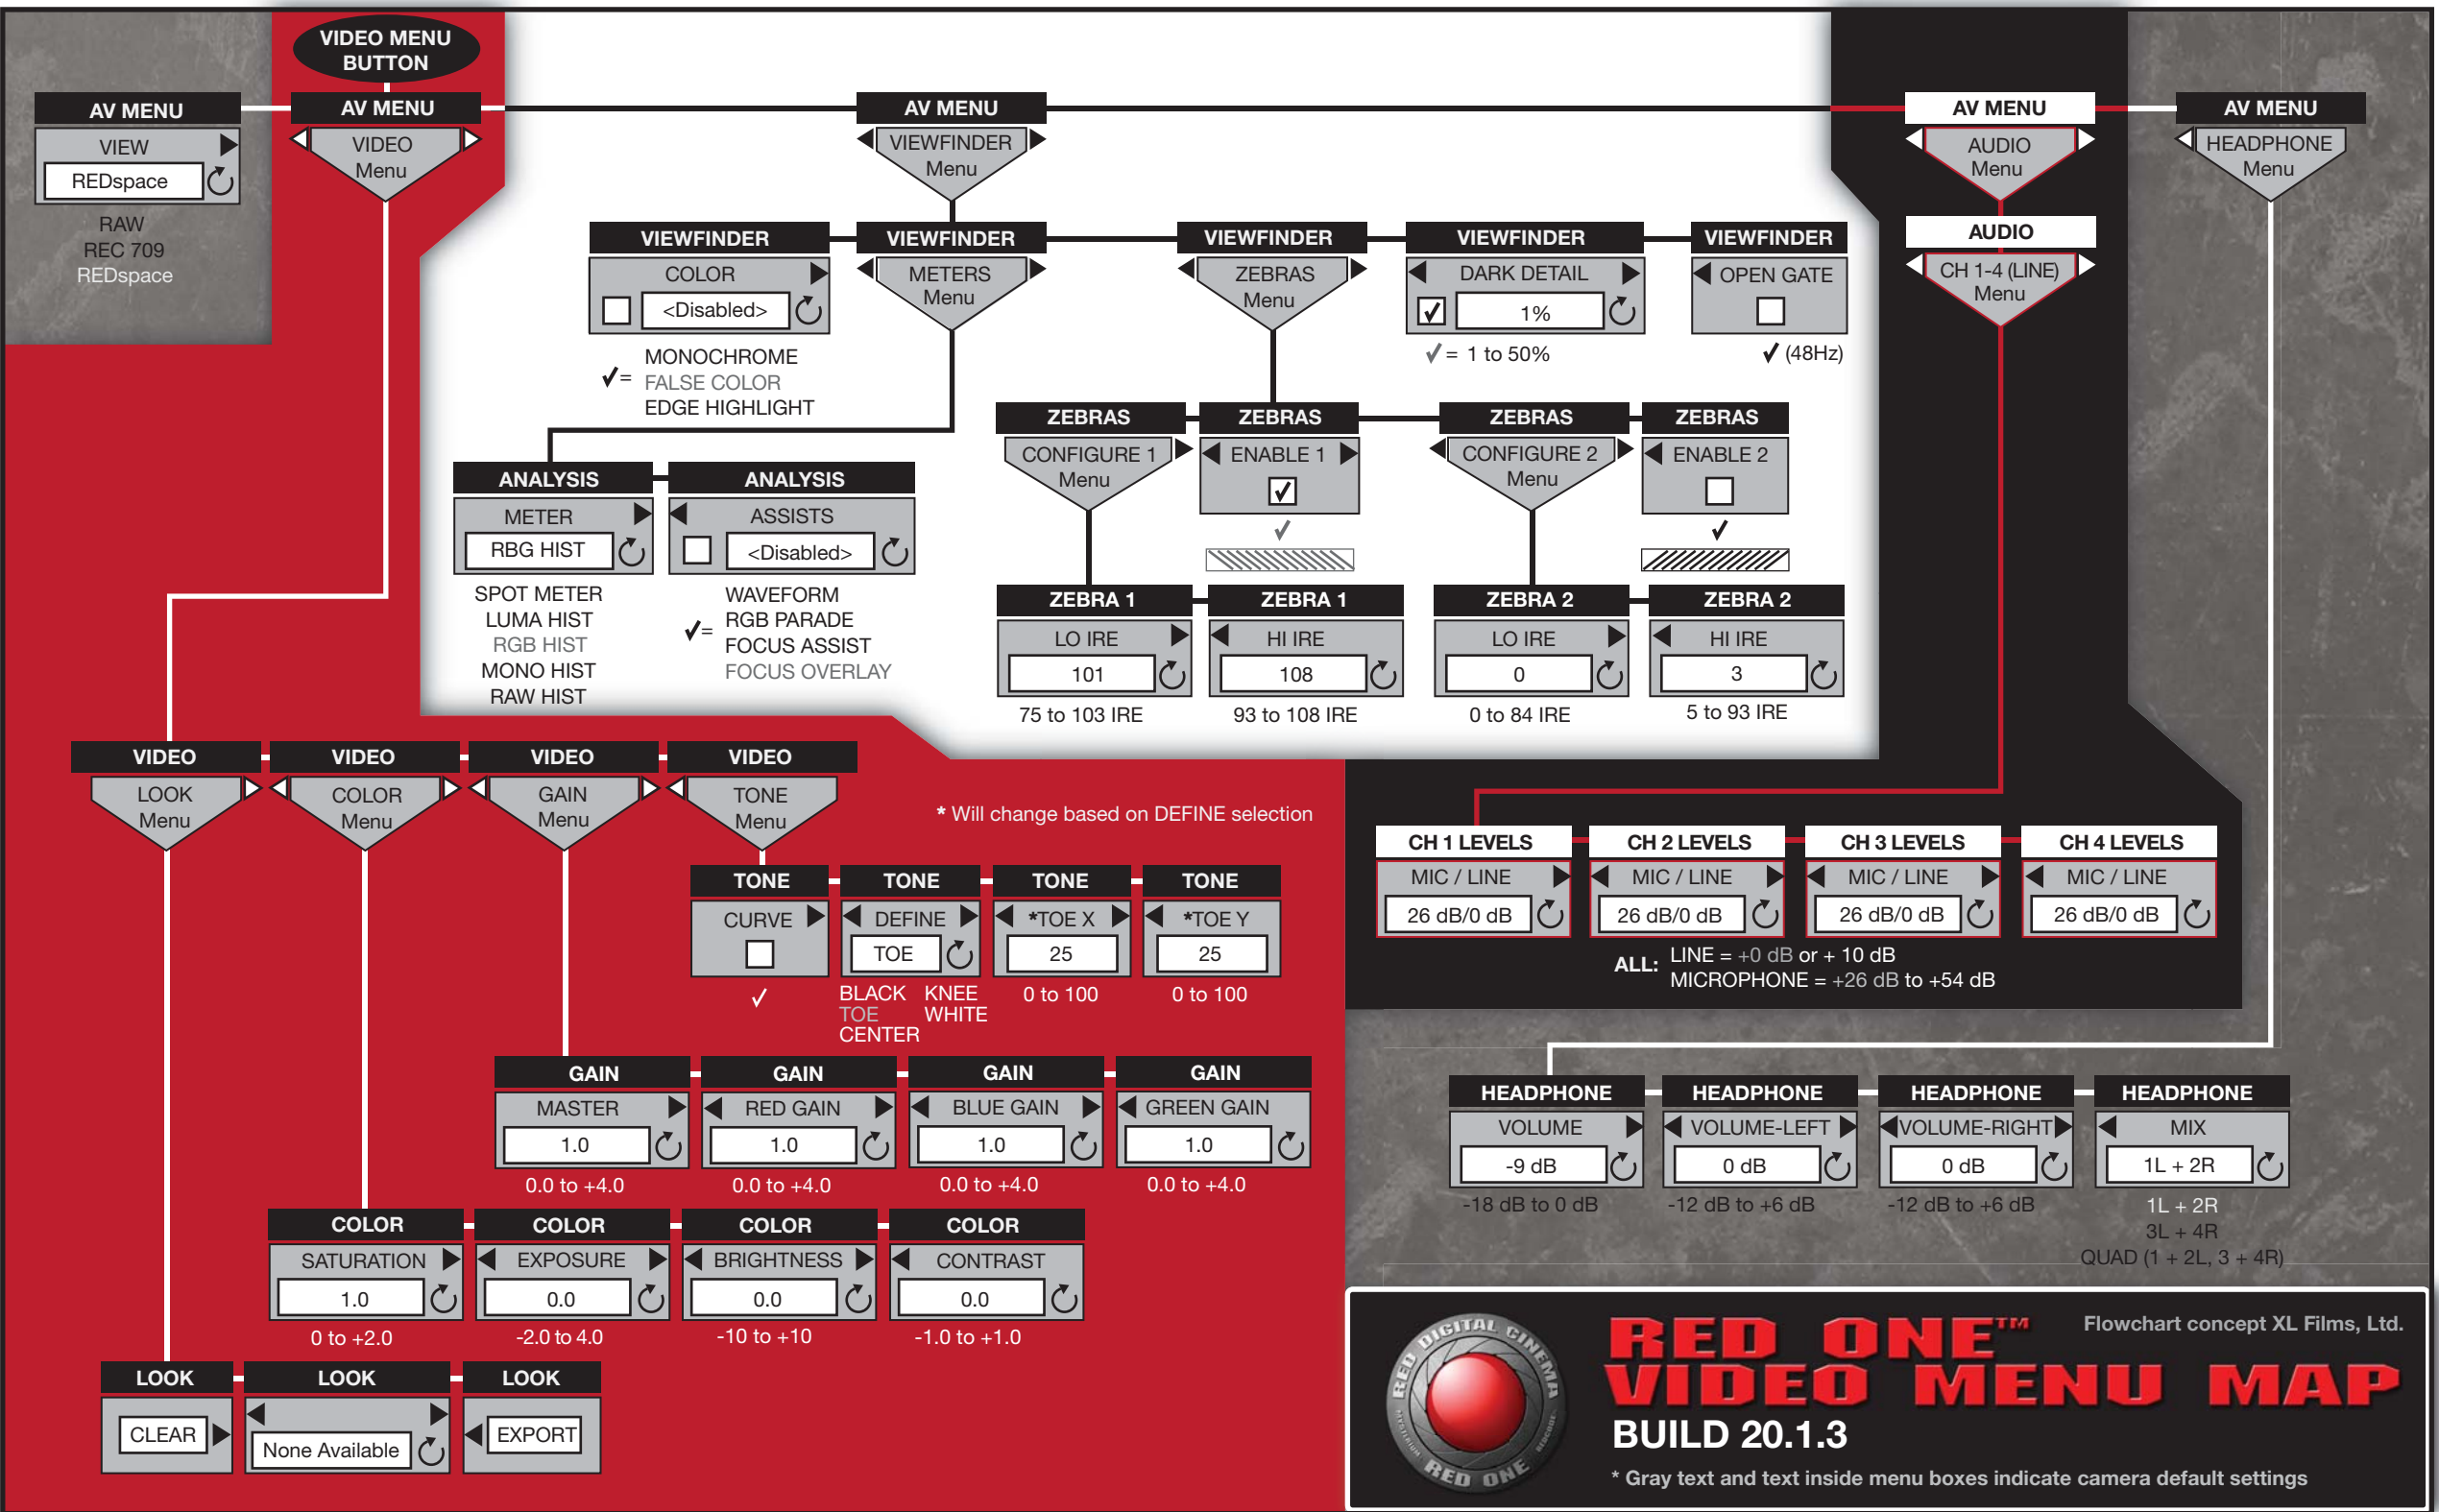

RED ONE™

SENSOR MENU MAP

BUILD 20.1.3

* Gray text and text inside menu boxes indicate camera default settings

Flowchart concept XL Films, Ltd.

VIDEO MENU BUTTON

AV MENU

VIEW

AV MENU

HEADPHONE Menu

VIEWFINDER

COLOR

<Disabled>

MONOCHROME
FALSE COLOR
EDGE HIGHLIGHT

VIEWFINDER

METERS Menu

VIEWFINDER

ZEBRAS Menu

VIEWFINDER

DARK DETAIL

1%

✓ = 1 to 50%

VIEWFINDER

OPEN GATE