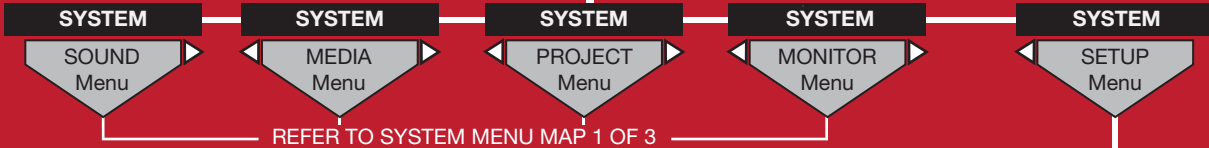

* Available ENABLE options apply to both when checked

WIDTH / HEIGHT / X POSN / Y POSN / SET

✓ = RECTANGLE CORNERS
✓ = RECTANGLE CORNERS

✓ = GMT Offset -12 hours to +14 hours

RED ONE™ SYSTEM MENU MAP 1 OF 3
BUILD 20.1.3

Flowchart concept XL Films, Ltd.

* Gray text and text inside menu boxes indicate camera default settings

| NEW PROJECT | | NEW PROJECT | | NEW PROJECT | | NEW PROJECT | |
|-------------|-----------|-------------|-----|-------------|-----------|-------------|-----|
| RESOLUTION | TIME BASE | QUALITY | MAX | RESOLUTION | TIME BASE | QUALITY | MAX |
| 4K 2:1 | 23.98 | REDCODE 36 | ✓ | 2K 2:1 | 23.98 fps | REDCODE 28 | |
| 2K 16:9 | 24.00 fps | REDCODE 36 | | 2K 16:9 | 24.00 fps | | |
| 2K ANA | 25.00 fps | | | 2K ANA | 25.00 fps | | |
| 3K 2:1 | 29.97 fps | | | 3K 2:1 | 29.97 fps | | |
| 3K 16:9 | 50.00 fps | | | 3K 16:9 | 50.00 fps | | |
| | 59.94 fps | | | | 59.94 fps | | |

SYSTEM MENU BUTTON

REFER TO SYSTEM MENU MAP 1 OF 3

REFER TO SYSTEM MENU MAP 3 OF 3

REFER TO SYSTEM MENU MAP 3 OF 3

✓ = DEGREES 1/SEC

✓ = FEET METERS

✓ = RECORD, MAGNIFY, AUTO WB, COLOR, VIEW RAW, METER, RAMP, ZEBRA 1, ZEBRA 2, + VOLUME 1, - VOLUME 1, + VOLUME 2, - VOLUME 2, + ISO, - ISO, + SHUTTER, - SHUTTER