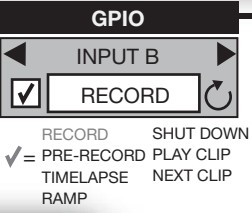

SYSTEM MENU BUTTON

REFER TO SYSTEM MENU MAP 1 OF 3

REFER TO SYSTEM MENU MAP 3 OF 3

REFER TO SYSTEM MENU MAP 3 OF 3

✓ = DEGREES 1/SEC

✓ = FEET METERS

✓ = RECORD, MAGNIFY, AUTO WB, COLOR, VIEW RAW, METER, RAMP, ZEBRA 1, ZEBRA 2, + VOLUME 1, - VOLUME 1, + VOLUME 2, - VOLUME 2, + ISO, - ISO, + SHUTTER, - SHUTTER

RED ONE™ SYSTEM MENU MAP 2 OF 3
BUILD 20.1.3

* Gray text and text inside menu boxes indicate camera default settings

Flowchart concept XL Films, Ltd.

RED ONE™
SYSTEM MENU MAP
BUILD 20.1.3
3 OF 3

Flowchart concept XL Films, Ltd.