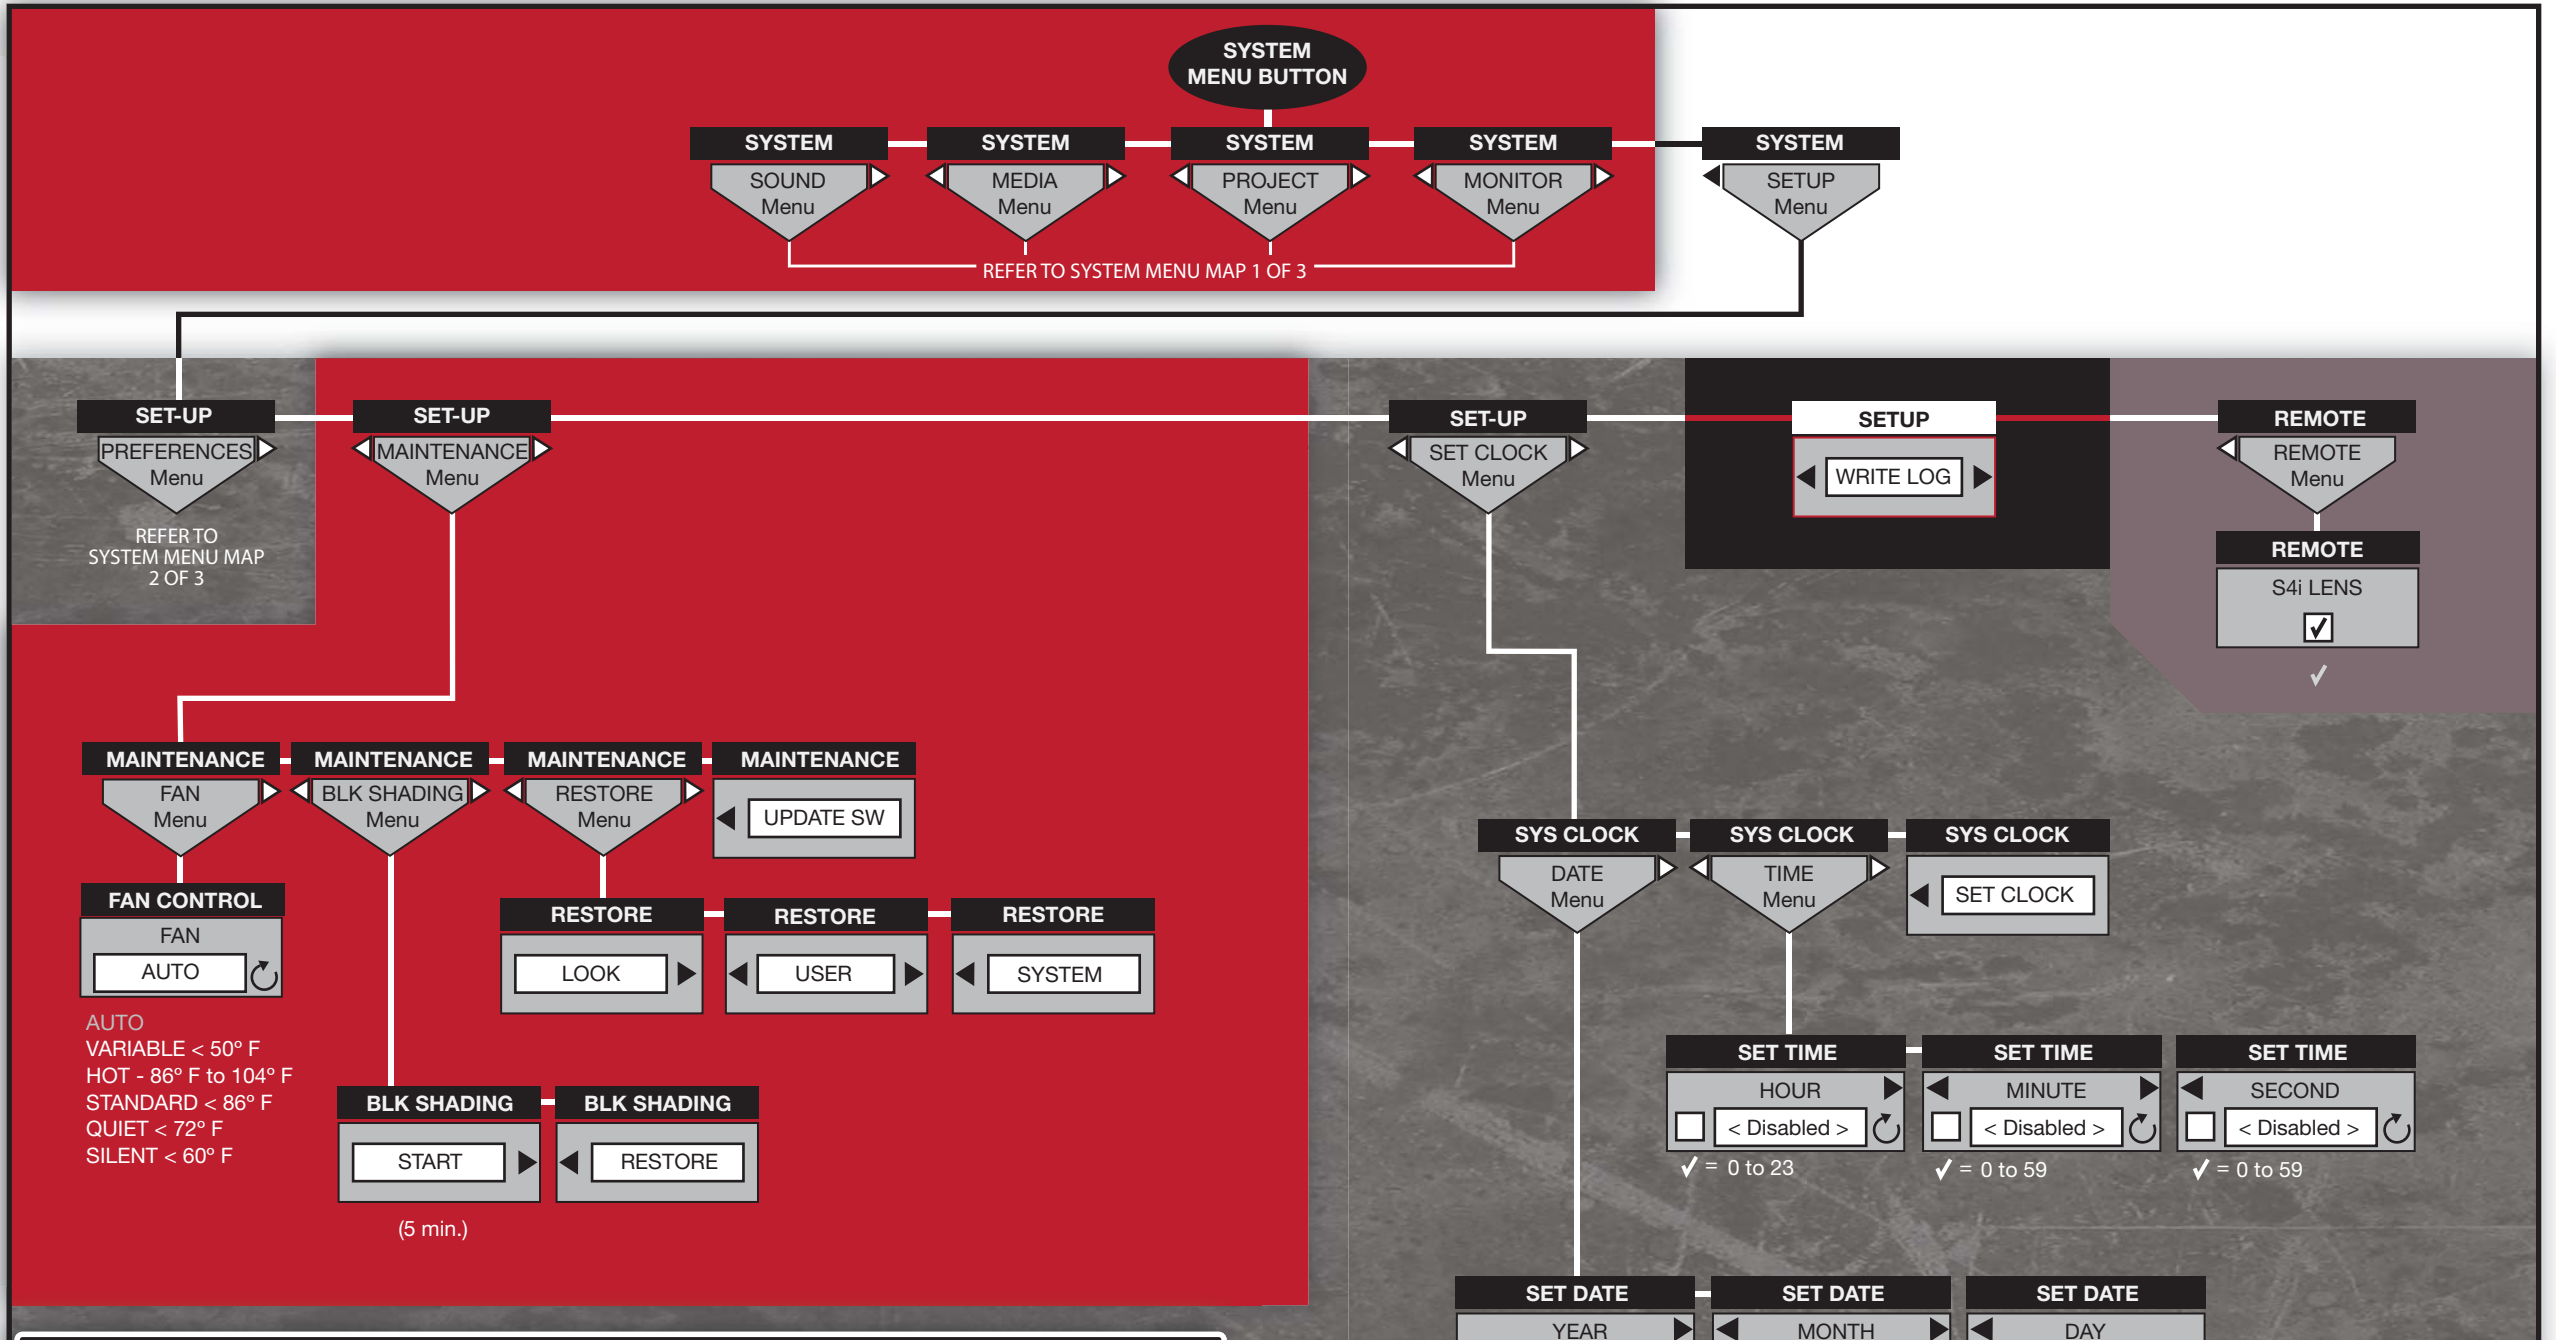

* Available ENABLE options apply to both when checked

WIDTH / HEIGHT / X POSN / Y POSN / SET

✓ = RECTANGLE CORNERS
✓ = RECTANGLE CORNERS

✓ = GMT Offset -12 hours to +14 hours

RED ONE™ SYSTEM MENU MAP 1 OF 3
BUILD 20.1.3

Flowchart concept XL Films, Ltd.

* Gray text and text inside menu boxes indicate camera default settings

| NEW PROJECT | | NEW PROJECT | | NEW PROJECT | | NEW PROJECT | |
|-------------|-----------|-------------|-----|-------------|-----------|-------------|-----|
| RESOLUTION | TIME BASE | QUALITY | MAX | RESOLUTION | TIME BASE | QUALITY | MAX |
| 4K 2:1 | 23.98 | REDCODE 36 | ✓ | 2K 2:1 | 23.98 fps | REDCODE 28 | |
| 2K 16:9 | 24.00 fps | REDCODE 36 | | 2K 16:9 | 24.00 fps | | |
| 2K ANA | 25.00 fps | | | 2K ANA | 25.00 fps | | |
| 3K 2:1 | 29.97 fps | | | 3K 2:1 | 29.97 fps | | |
| 3K 16:9 | 50.00 fps | | | 3K 16:9 | 50.00 fps | | |
| | 59.94 fps | | | | 59.94 fps | | |

SYSTEM MENU BUTTON

REFER TO SYSTEM MENU MAP 1 OF 3

REFER TO SYSTEM MENU MAP 3 OF 3

REFER TO SYSTEM MENU MAP 3 OF 3

✓ = DEGREES 1/SEC

✓ = FEET METERS

✓ = RECORD, MAGNIFY, AUTO WB, COLOR, VIEW RAW, METER, RAMP, ZEBRA 1, ZEBRA 2, + VOLUME 1, - VOLUME 1, + VOLUME 2, - VOLUME 2, + ISO, - ISO, + SHUTTER, - SHUTTER

RED ONE™ SYSTEM MENU MAP 2 OF 3
BUILD 20.1.3

* Gray text and text inside menu boxes indicate camera default settings

Flowchart concept XL Films, Ltd.

RED ONE™
SYSTEM MENU MAP
BUILD 20.1.3
3 OF 3

Flowchart concept XL Films, Ltd.