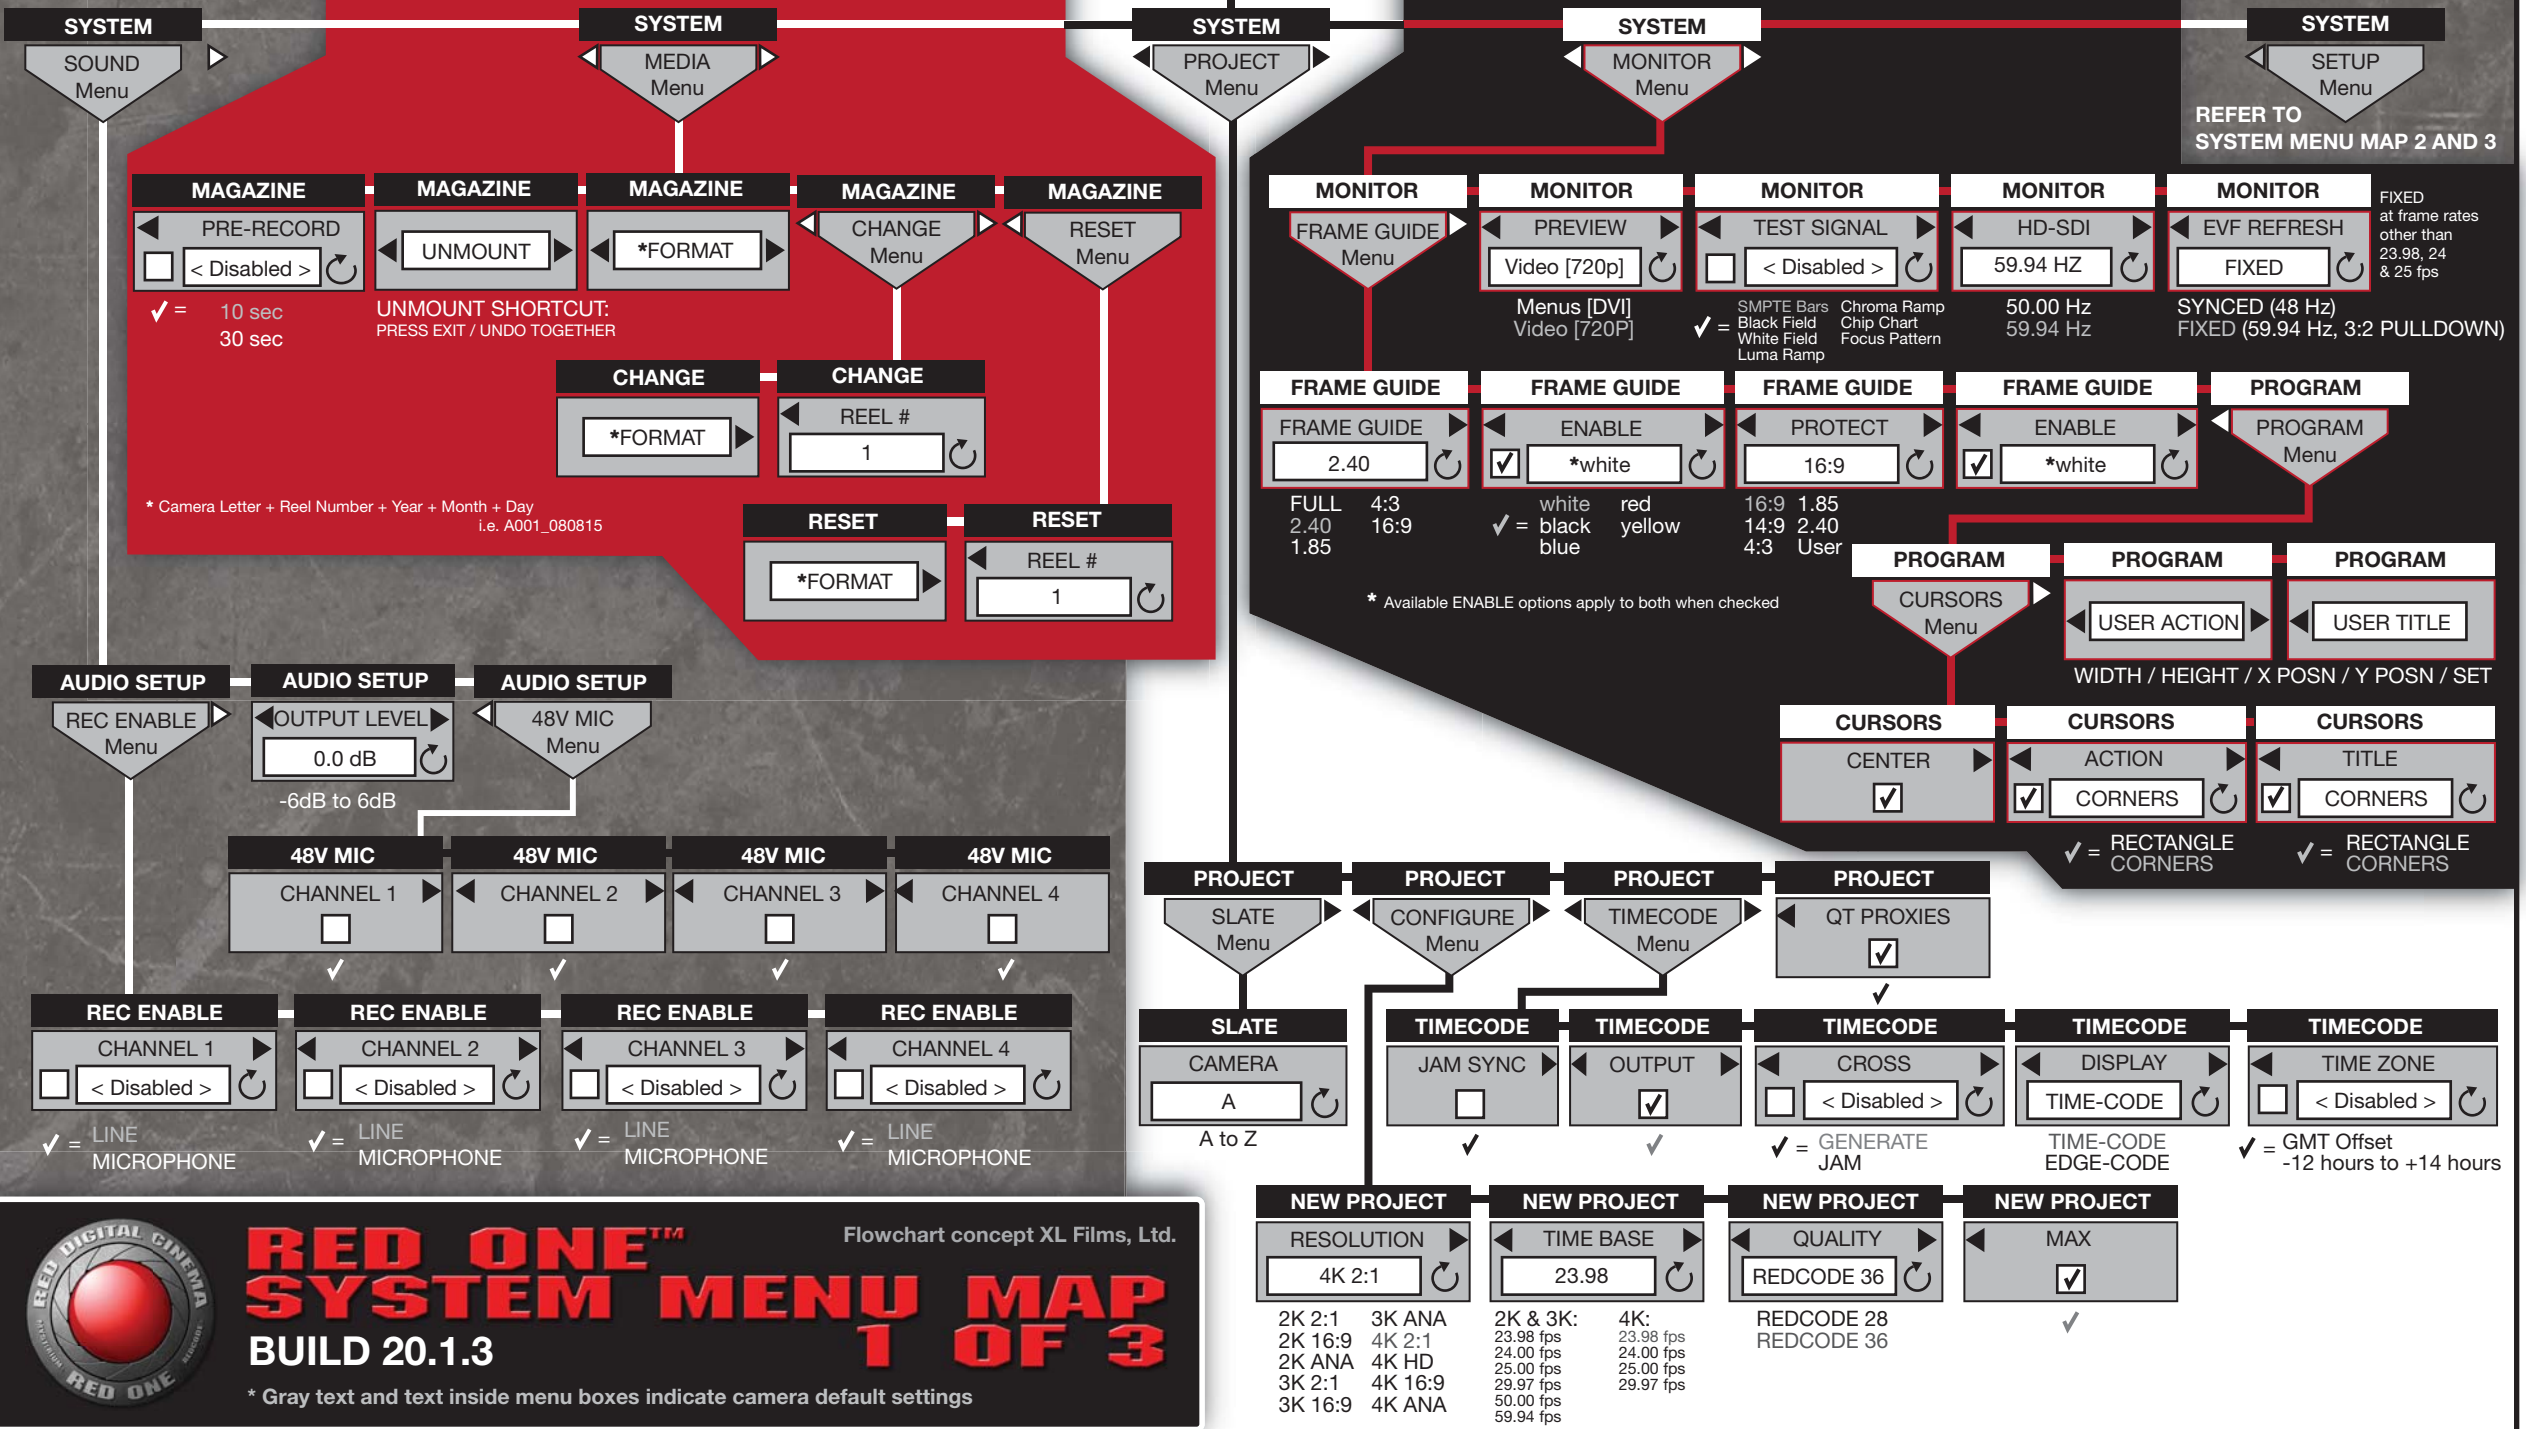

-12 dB to +6 dB

HEADPHONE

MIX

1L + 2R

1L + 2R
3L + 4R
QUAD (1 + 2L, 3 + 4R)

RED ONE™ Flowchart concept XL Films, Ltd.
VIDEO MENU MAP
BUILD 20.1.3

* Gray text and text inside menu boxes indicate camera default settings

SYSTEM MENU BUTTON

REFER TO SYSTEM MENU MAP 2 AND 3

FIXED at frame rates other than 23.98, 24 & 25 fps

✓ = 10 sec
30 sec
UNMOUNT SHORTCUT: PRESS EXIT / UNDO TOGETHER

* Camera Letter + Reel Number + Year + Month + Day
i.e. A001_080815

* Available ENABLE options apply to both when checked

WIDTH / HEIGHT / X POSN / Y POSN / SET

✓ = RECTANGLE CORNERS
✓ = RECTANGLE CORNERS

✓ = GMT Offset -12 hours to +14 hours

RED ONE™ SYSTEM MENU MAP 1 OF 3
BUILD 20.1.3

Flowchart concept XL Films, Ltd.

* Gray text and text inside menu boxes indicate camera default settings

| NEW PROJECT | | NEW PROJECT | | NEW PROJECT | | NEW PROJECT | |
|-------------|-----------|-------------|-----|-------------|-----------|-------------|-----|
| RESOLUTION | TIME BASE | QUALITY | MAX | RESOLUTION | TIME BASE | QUALITY | MAX |
| 4K 2:1 | 23.98 | REDCODE 36 | ✓ | 2K 2:1 | 23.98 fps | REDCODE 28 | |
| 2K 16:9 | 24.00 fps | REDCODE 36 | | 2K 16:9 | 24.00 fps | | |
| 2K ANA | 25.00 fps | | | 2K ANA | 25.00 fps | | |
| 3K 2:1 | 29.97 fps | | | 3K 2:1 | 29.97 fps | | |
| 3K 16:9 | 50.00 fps | | | 3K 16:9 | 50.00 fps | | |
| | 59.94 fps | | | | 59.94 fps | | |